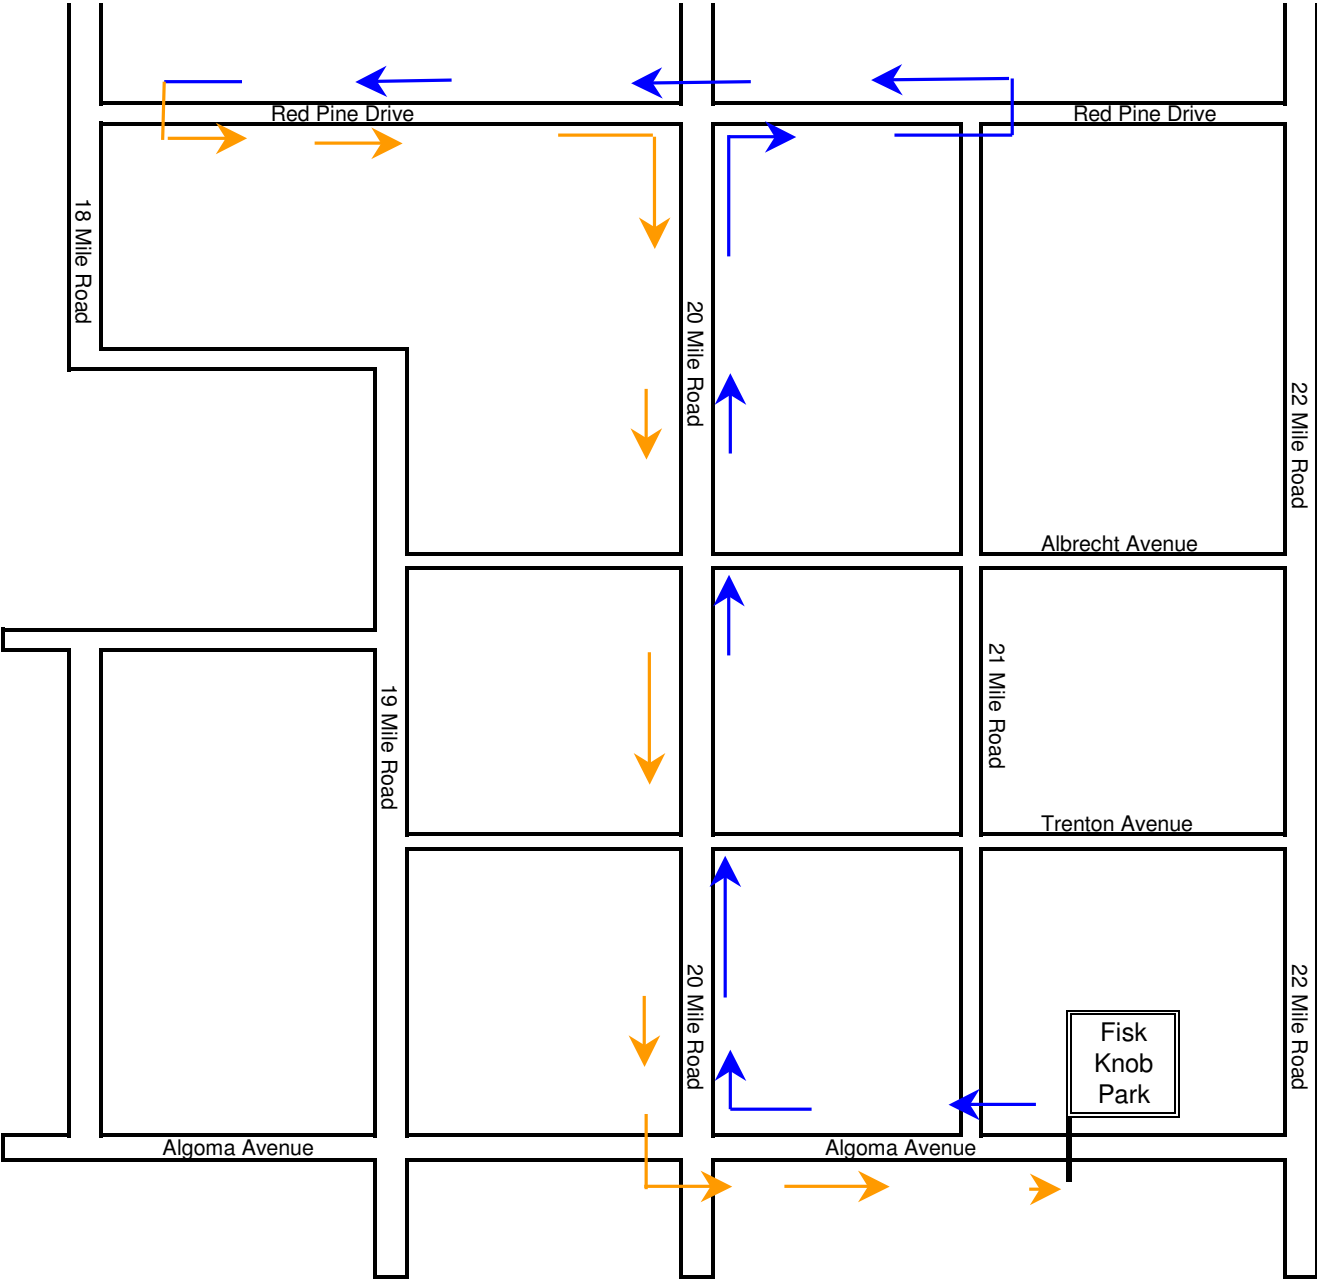

Fisk Knob Time Trial Course Map

2008 Fisk Knob Time Trial	Section Distance (miles)	Cumulative Distance (miles)
Start to 20 Mile Rd	1.48	1.48
Algoma Ave/20 Mile Rd to Red Pine Drive	3.98	5.48
20 Mile Rd/Red Pine to 1st turn-around	1.25	6.73
1st turn-around to 2nd turn-around	3.21	9.94
2nd turn-around to 20 Mile Rd	1.96	11.90
20 Mile Rd/Red Pine Drive to Finish	5.48	17.36